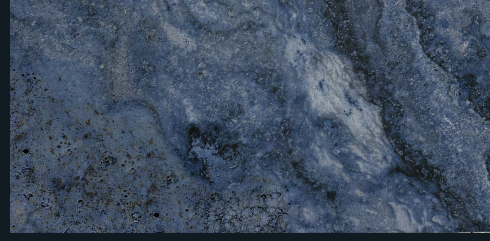

# Bozcaada

Bozcaada Koyu Mavi/Dark Blue

12 30x60 EF12 DY36BZ0011 SUGAR EFFECT 7.5mm

Bozcaada Koyu Yeşil/Dark Green

12 30x60 EF12 DY36BZ0021 SUGAR EFFECT 7.5mm

Bozcaada Zümrüt/Emerald

12 30x60 EF12 DY36BZ0031 SUGAR EFFECT 7.5mm

Bozcaada Turkuaz/Turquoise

12 30x60 EF12 DY36BZ0041 SUGAR EFFECT 7.5mm

HAVUZ | POOL

# Gökçeada

Gökçeada Koyu Mavi/Dark Blue

⑫ 30x60 EF12 DY36GK0011 SUGAR EFFECT 7.5mm

Gökçeada Mavi/Blue

⑫ 30x60 EF12 DY36GK0031 SUGAR EFFECT 7.5mm

Gökçeada Açık Mavi/Light Blue

⑫ 30x60 EF12 DY36GK0021 SUGAR EFFECT 7.5mm