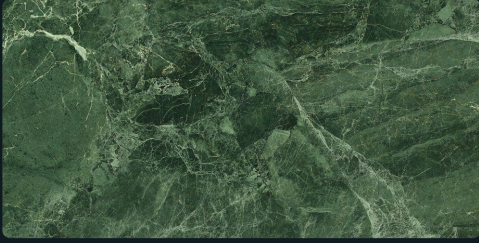

# Belize

Belize Mavi/Blue

24 30x60 EF12 DY36BE0011 SUGAR EFFECT 7.5mm

# Bozcaada

Bozcaada Koyu Mavi/Dark Blue

12 30x60 EF12 DY36BZ0011 SUGAR EFFECT 7.5mm

Bozcaada Koyu Yeşil/Dark Green

12 30x60 EF12 DY36BZ0021 SUGAR EFFECT 7.5mm

Bozcaada Zümrüt/Emerald

12 30x60 EF12 DY36BZ0031 SUGAR EFFECT 7.5mm