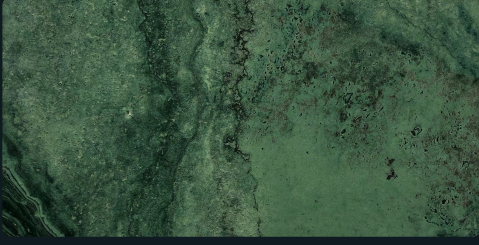

# Gökçeada

Gökçeada Koyu Mavi/Dark Blue

⑫ 30x60 EF12 DY36GK0011 SUGAR EFFECT 7.5mm

Gökçeada Mavi/Blue

⑫ 30x60 EF12 DY36GK0031 SUGAR EFFECT 7.5mm

Gökçeada Açık Mavi/Light Blue

⑫ 30x60 EF12 DY36GK0021 SUGAR EFFECT 7.5mm

# Gökçeada

Gökçeada Koyu Yeşil/Dark Green

12 30x60 EF12 DY36GK0041 SUGAR EFFECT 7.5mm

Gökçeada Yeşil/Green

12 30x60 EF12 DY36GK0061 SUGAR EFFECT 7.5mm

Gökçeada Açık Yeşil/Light Green

12 30x60 EF12 DY36GK0051 SUGAR EFFECT 7.5mm