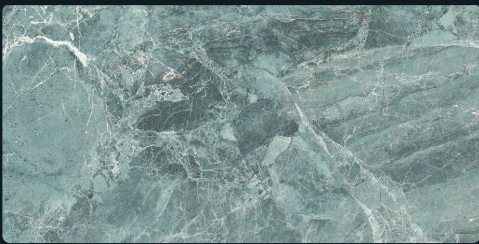

# Belize

Belize Mavi/Blue

24 30x60 EF12 DY36BE0011 SUGAR EFFECT 7.5mm

# Bozcaada

Bozcaada Koyu Mavi/Dark Blue

12 30x60 EF12 DY36BZ0011 SUGAR EFFECT 7.5mm

Bozcaada Koyu Yeşil/Dark Green

12 30x60 EF12 DY36BZ0021 SUGAR EFFECT 7.5mm

Bozcaada Zümrüt/Emerald

12 30x60 EF12 DY36BZ0031 SUGAR EFFECT 7.5mm

Bozcaada Turkuaz/Turquoise

12 30x60 EF12 DY36BZ0041 SUGAR EFFECT 7.5mm

HAVUZ | POOL